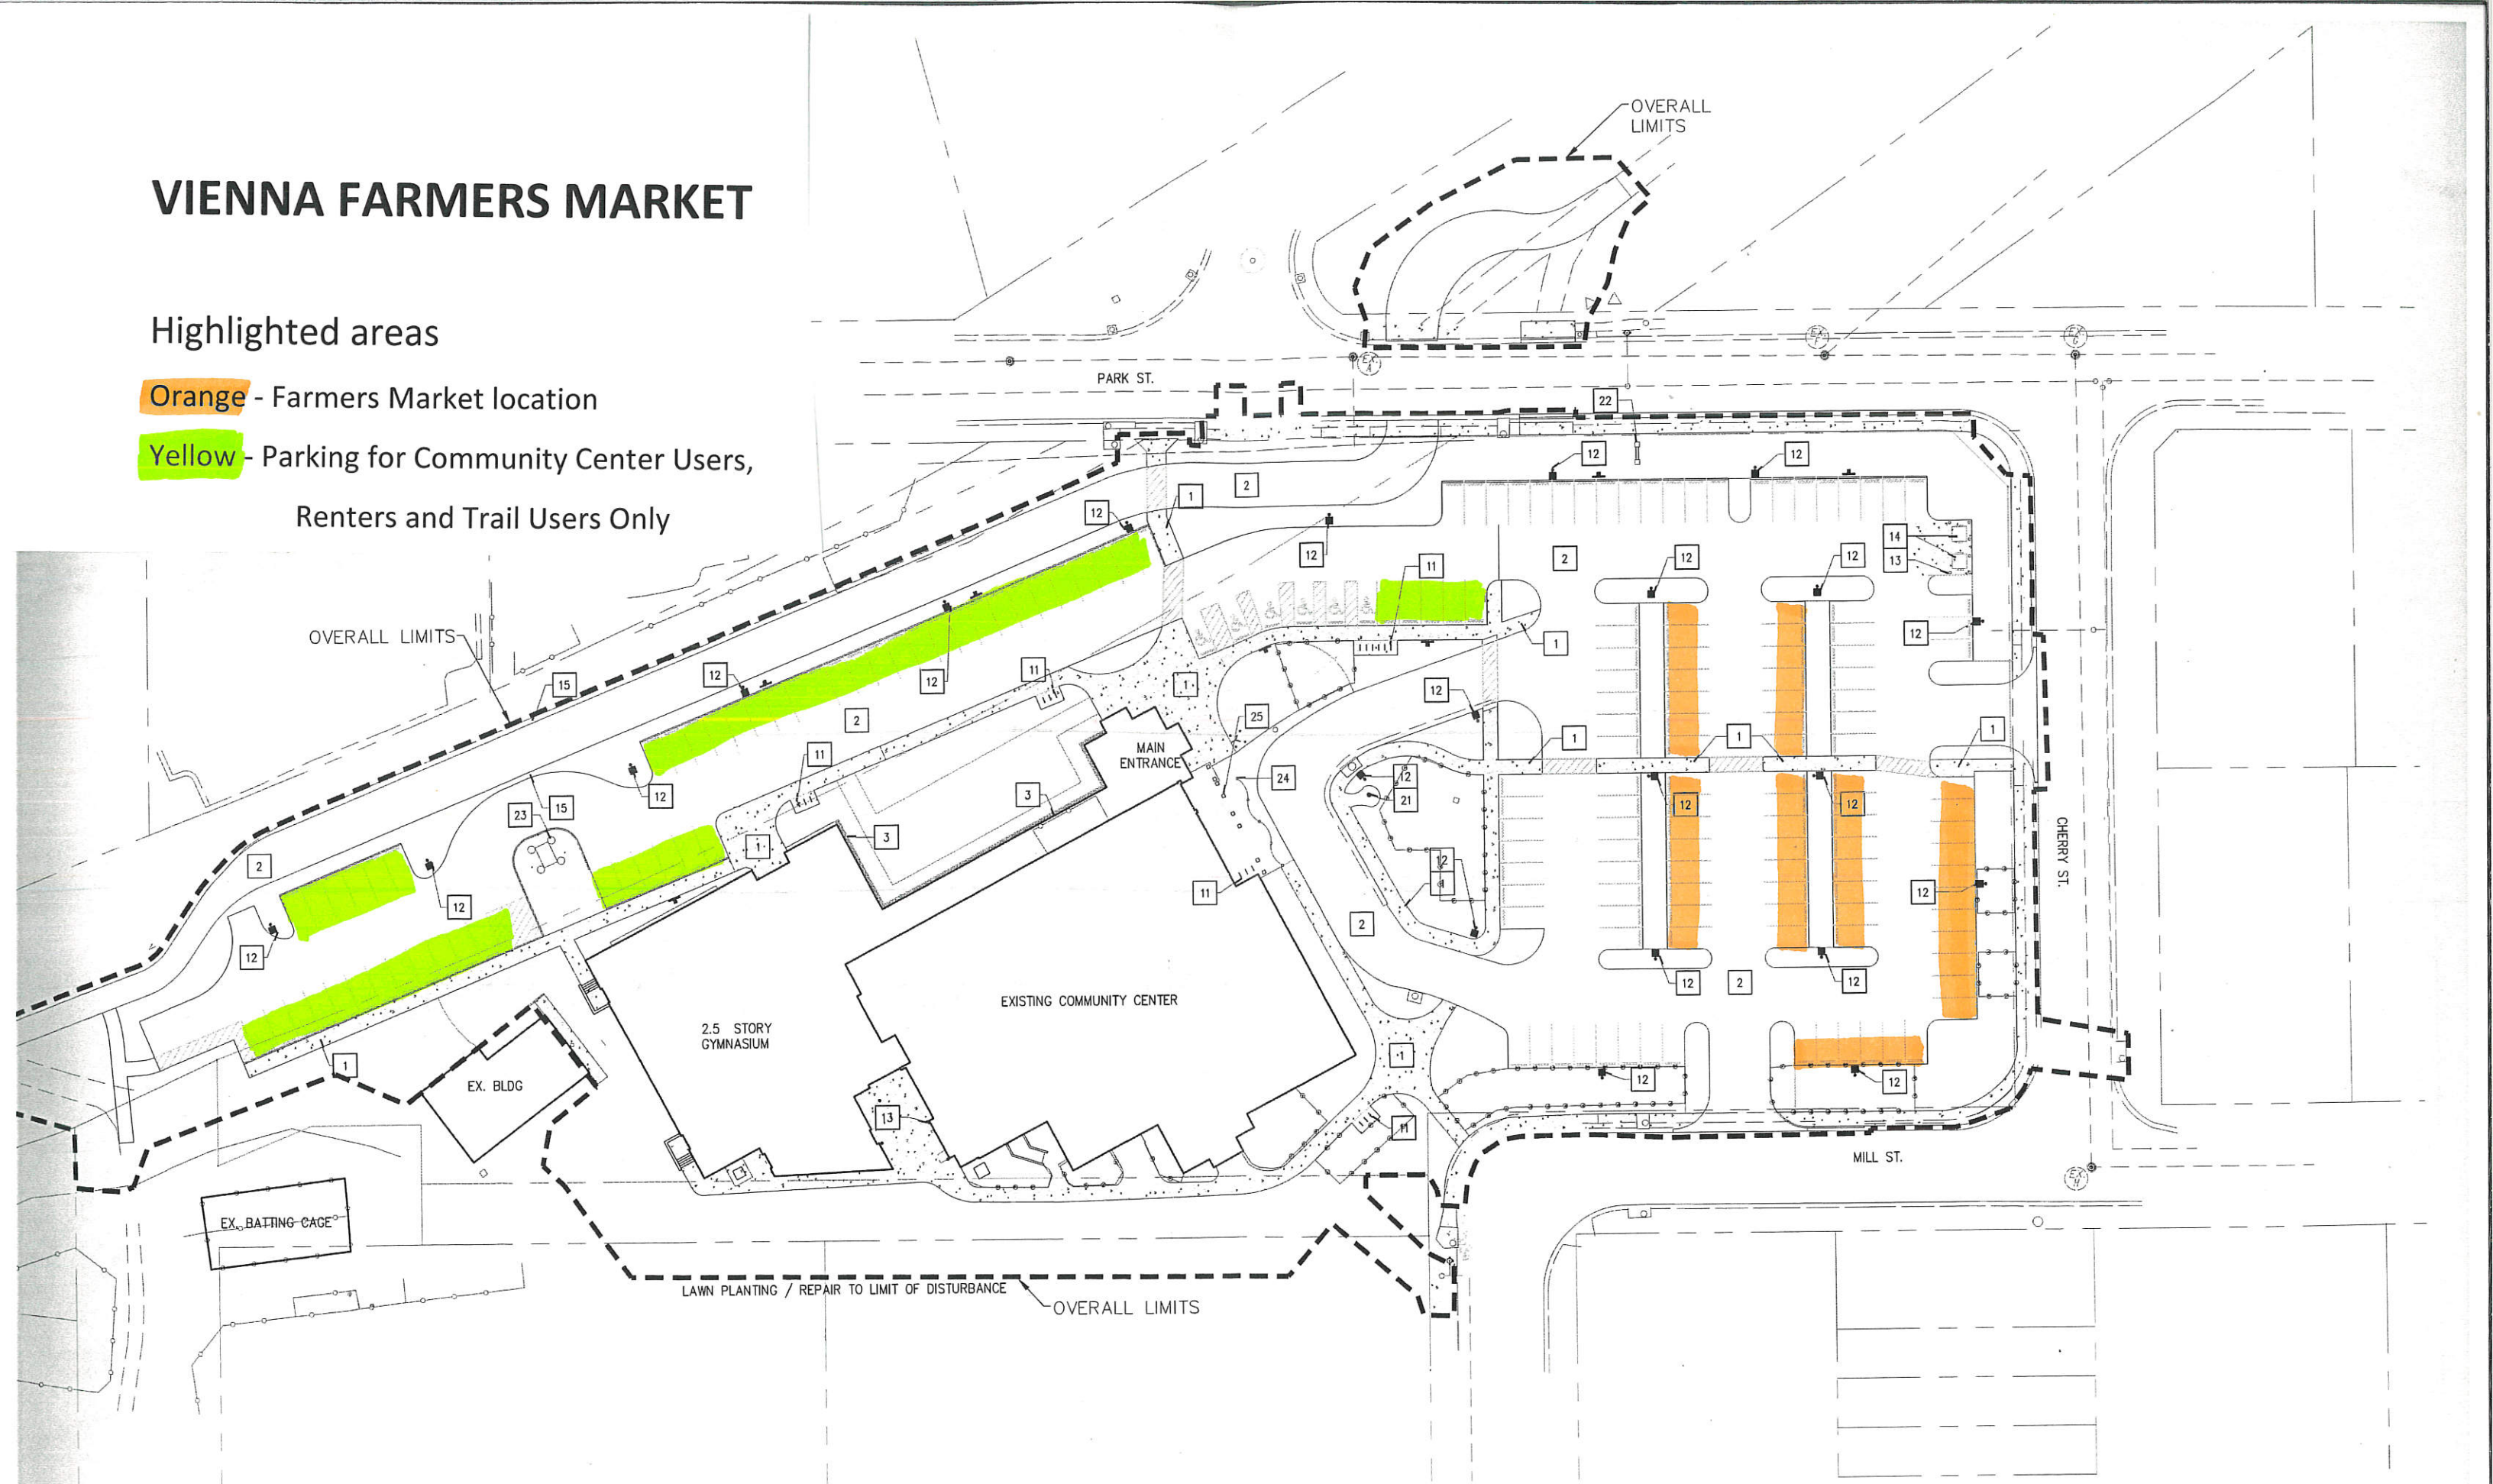

VIENNA FARMERS MARKET

Highlighted areas

Orange - Farmers Market location

Yellow - Parking for Community Center Users,
Renters and Trail Users Only

ENT - SEE CIVIL PLANS
CIVIL PLANS

- 11 BIKE RACK
- 12 LIGHT FIXTURE - SEE CIVIL PLANS
- 13 STEEL GUARD POST - SEE CIVIL PLANS
- 21 EXISTING FLAGPOLE TO REMAIN
- 22 EXISTING SIGNAGE TO REMAIN
- 23 EXISTING TRANSMISSION TOWER TO REMAIN

0' 15' 30' 60'
Scale: 1"=30'