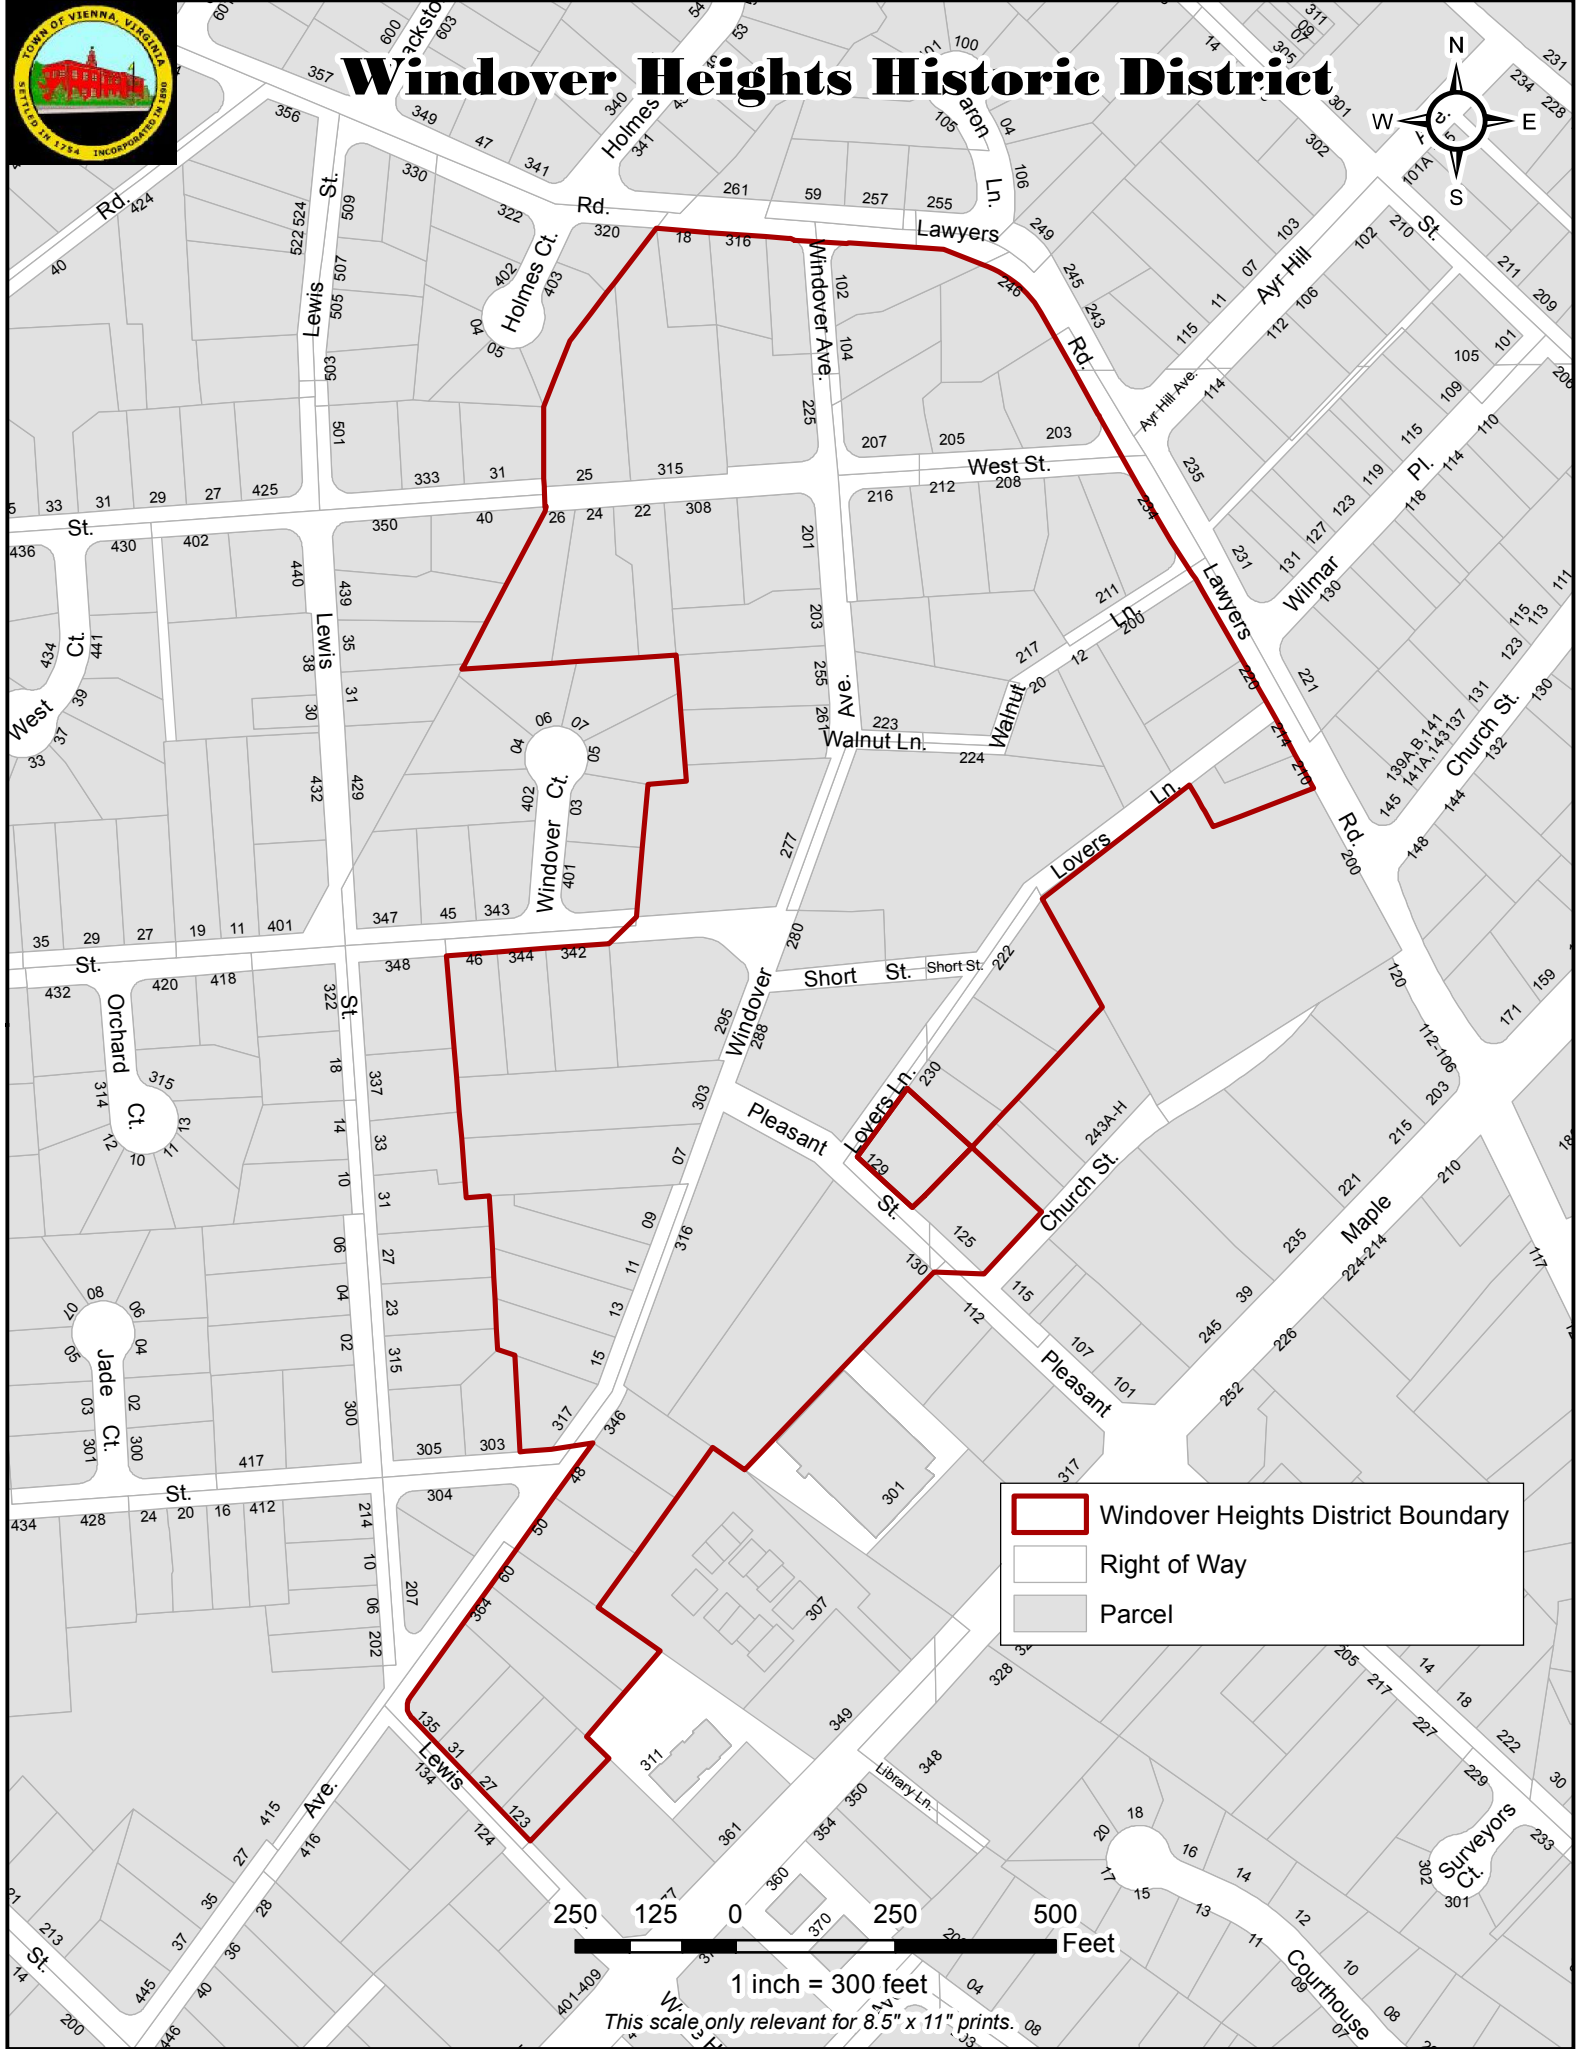

Windover Heights Historic District

	Windover Heights District Boundary
	Right of Way
	Parcel

1 inch = 300 feet

This scale only relevant for 8.5" x 11" prints.